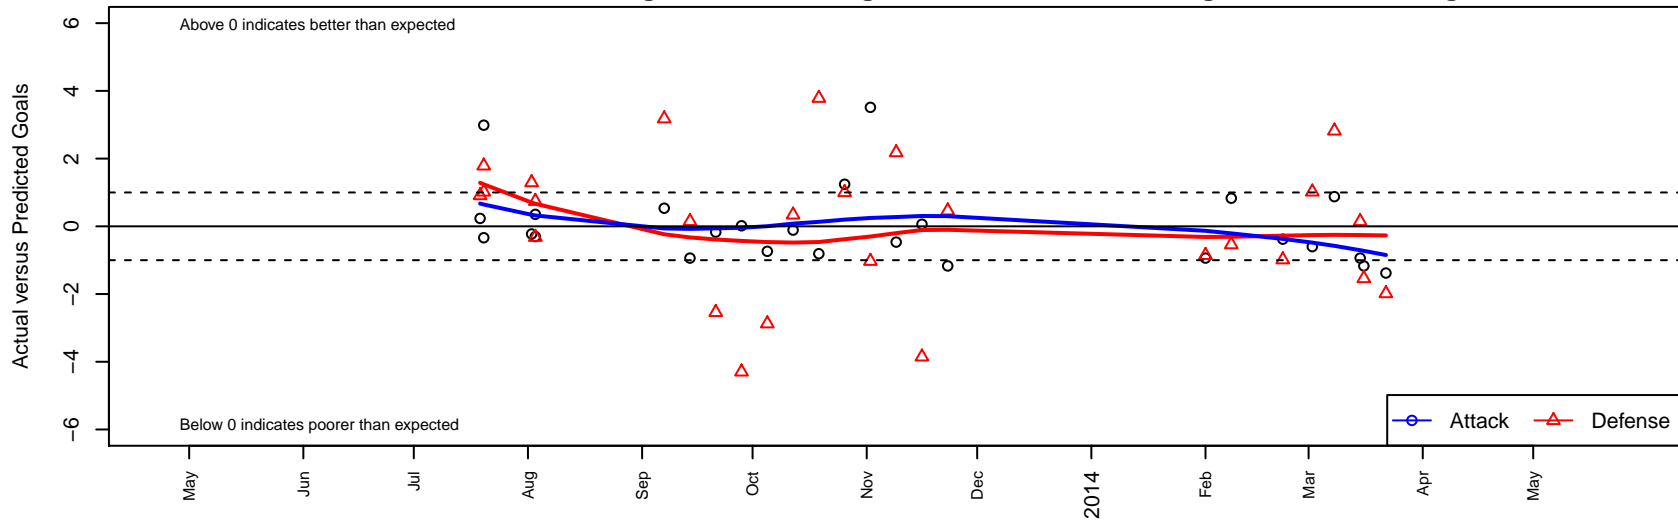

# West Narrows FC Blue G00

West Narrows FC  
 Gig Harbor, WA  
 G00 total strength=389  
 attack=0.38 defense=0.15  
 fall league = PSPL Copa U13, Spr PSPL Copa  
 alt names used:  
 West Narrows F.C. Blue 00  
 West Narrows FC Blue 00  
 WN Blue 00

Venues played:  
 KITG GU13 Red  
 Dungeness Cup GU13  
 PSPL Copa U13  
 Spr PSPL Copa U13

**West Narrows FC Blue G00**  
 Dots are actual minus expected GF (blue circles) and GA (red triangles).  
 Blue line is smoothed change in attack strength. Red is smoothed change in defense strength.